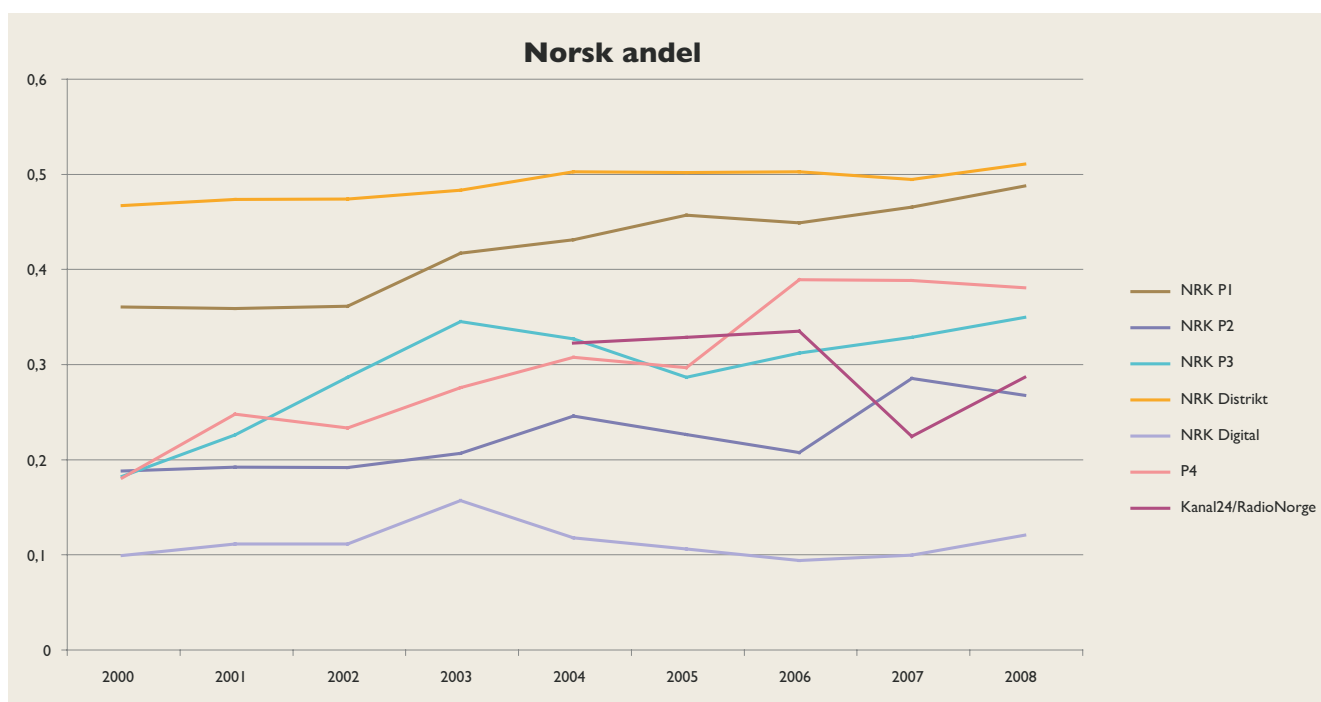

Norskandeler

Kanal	2008
NRK P1	48,6 %
NRK P2	26,6 %
NRK P3	34,8 %
NRK Distrikt	50,9 %
NRK Digital	11,9 %*
P4	37,9 %
Kanal24/RadioNorge	28,5 %

* NRK Digital omfatter Alltid Klassisk og mP3.